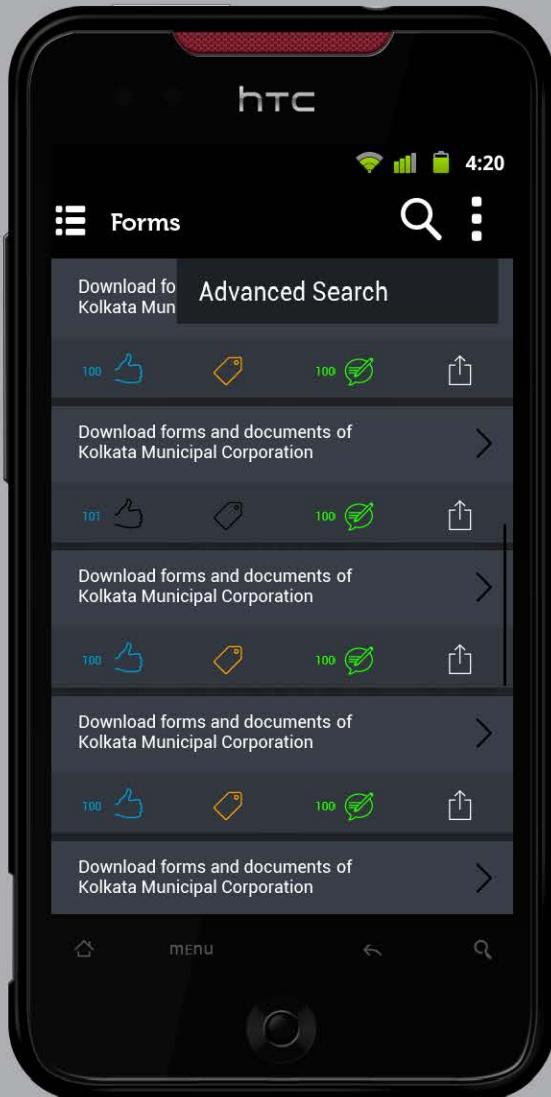

INDIA PORTAL UI LAYOUT

menu

SPLASH SCREEN 3 Option

HOME SCREEN

SETTING

FEEDBACK

ABOUT US

CONTACT US

FORMS > Search

FORMS > Advanced Search

Taping on Thumb icon open Rating

If you give Rating and tag then it will be disable

scroll bar

FORMS > Popup

SCHEMES > Advance Search

AA