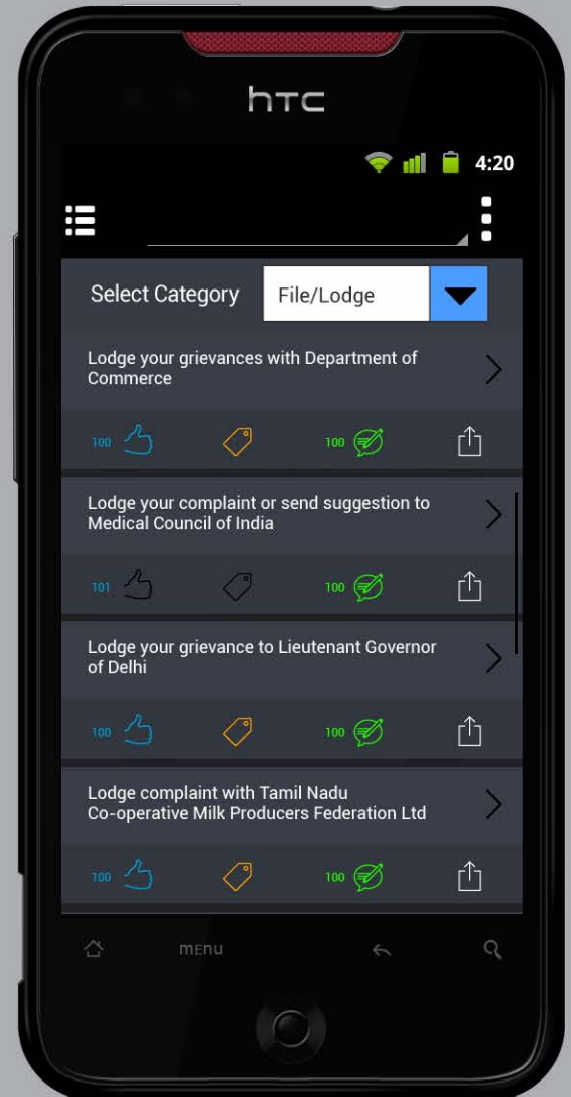

Who's Who > Lok sabha Detail page screen

Who's Who > MLAs/MLCs

Documents

scroll bar

Services

Embassy and consulates

scroll bar

Calendar

scroll bar

eGreetings> list

Option 1

Option 2

Celebration list

eGreetings> Celebration > Independence day > Card > Card popup

eGreetings> Celebration > Independence day > Card view and share

SILVER TOUCH[®]