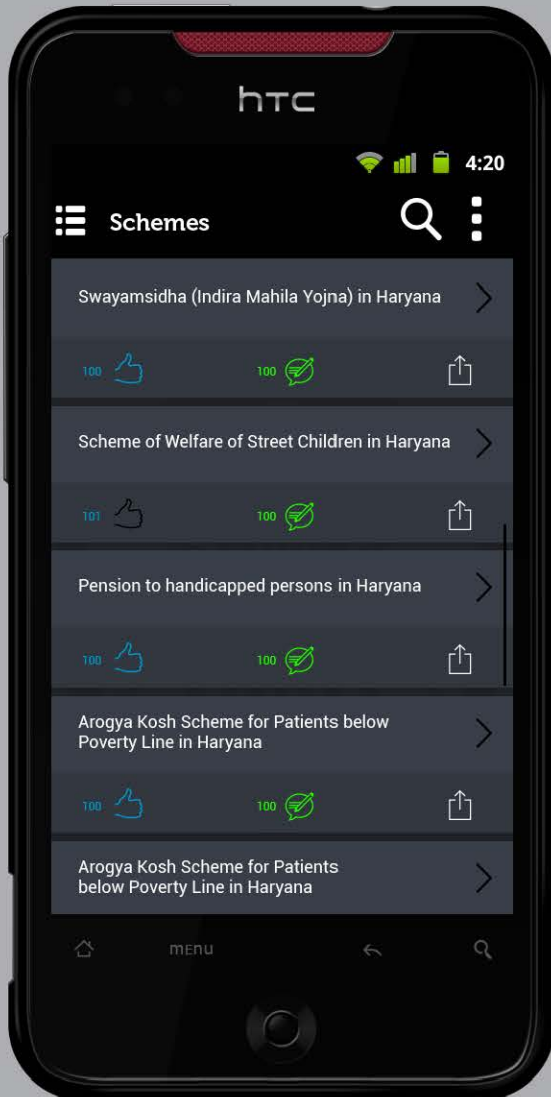

INDIA PORTAL UI LAYOUT

menu

SPLASH SCREEN 3 Option

HOME SCREEN

SETTING

FEEDBACK

ABOUT US

CONTACT US

FORMS > Search

FORMS > Advanced Search

Taping on Thumb icon open Rating

If you give Rating and tag then it will be disable

scroll bar

FORMS > Popup

SCHEMES > Advance Search

AA

AA

Who's Who > Vice- President

Who's Who > Prime Minister

AA

Who's Who > Council of Ministers and Detail page screen

Who's Who > Governors

Governors

Andhra Pradesh >