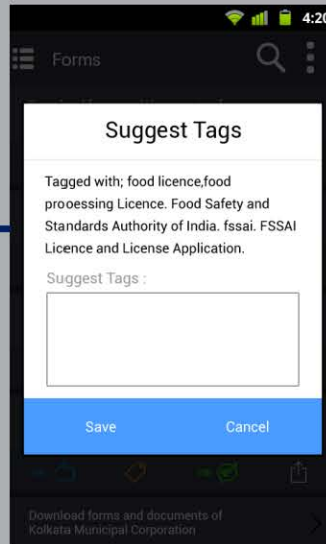

FORMS > Search

FORMS > Advanced Search

Taping on Thumb icon open Rating

If you give Rating and tag then it will be disable

scroll bar

FORMS > Popup

SCHEMES > Advance Search

AA