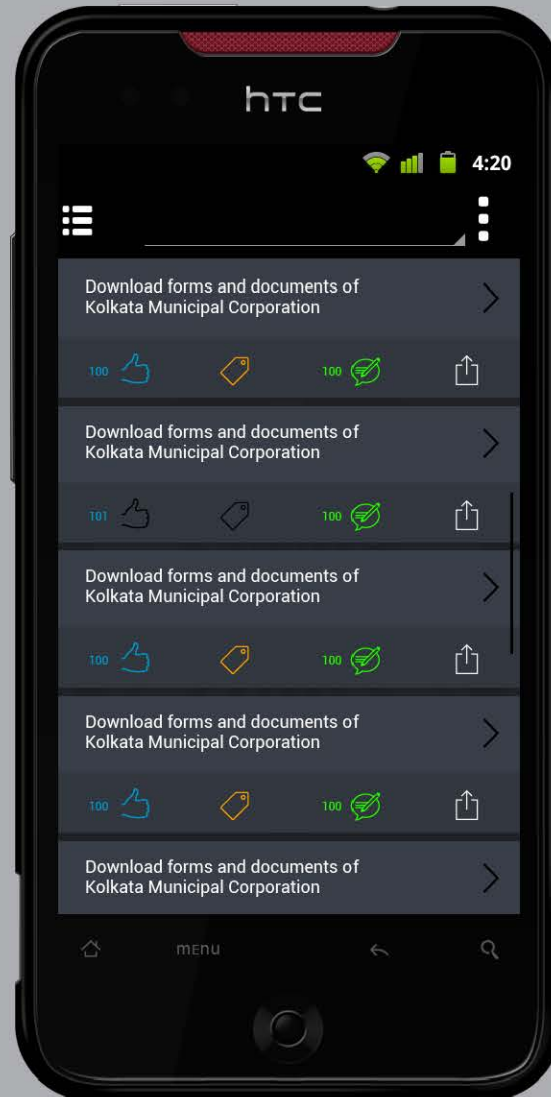

INDIA PORTAL UI LAYOUT

menu

SPLASH SCREEN 3 Option

HOME SCREEN

SETTING

FEEDBACK

ABOUT US

CONTACT US

FORMS > Search

FORMS > Advanced Search

Taping on Thumb icon open Rating

If you give Rating and tag then it will be disable

scroll bar

FORMS > Popup

SCHEMES > Advance Search

AA