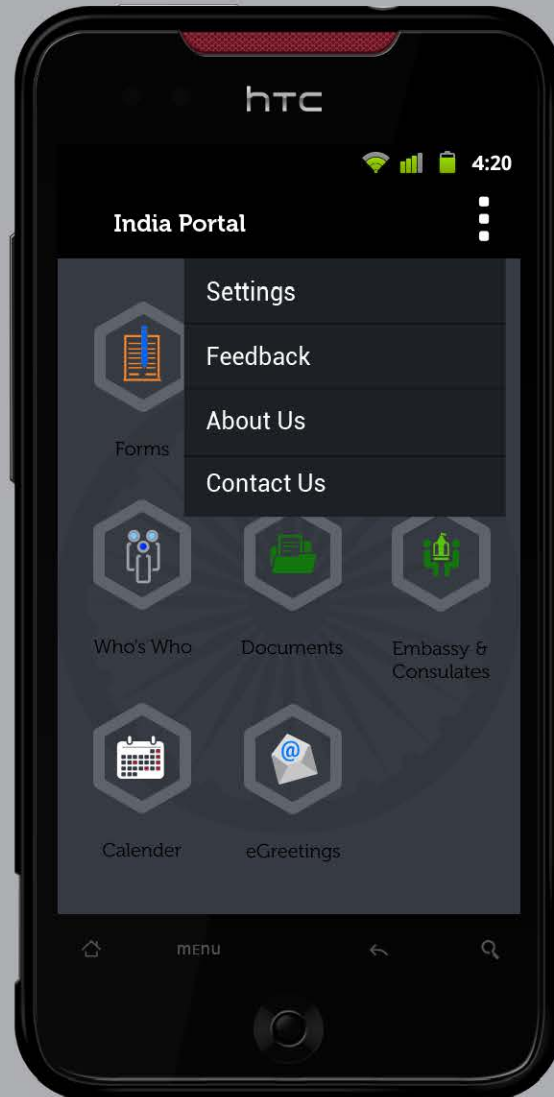

INDIA PORTAL UI LAYOUT

menu

SPLASH SCREEN 3 Option

HOME SCREEN

SETTING

FEEDBACK

ABOUT US

CONTACT US

FORMS > Search

FORMS > Advanced Search

Taping on Thumb icon open Rating

If you give Rating and tag then it will be disable

scroll bar

FORMS > Popup

SCHEMES > Advance Search

AA