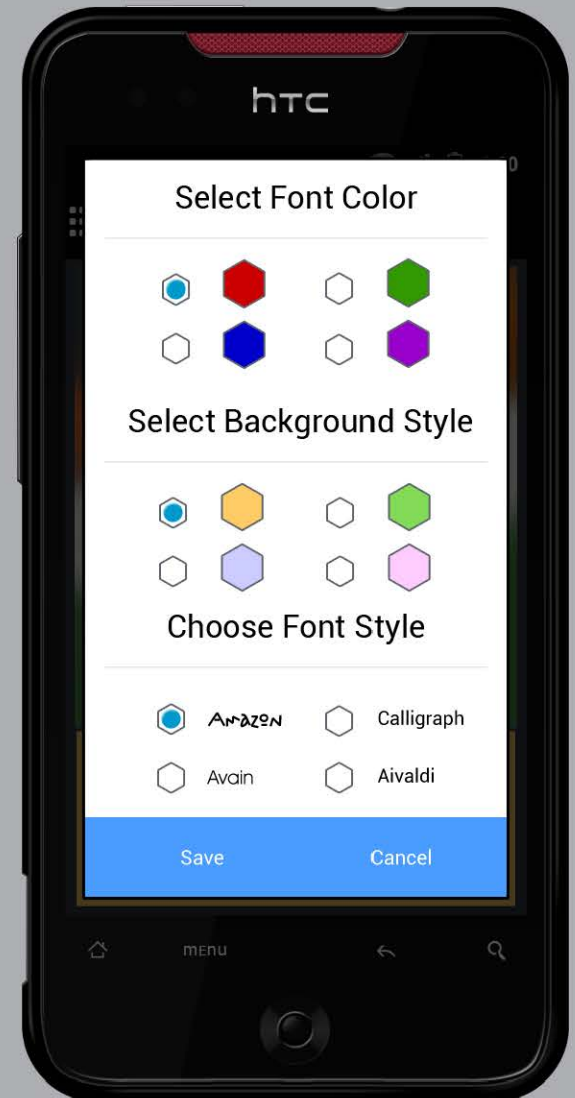

scroll bar

eGreetings> list

Option 1

Option 2

Celebration list

eGreetings> Celebration > Independence day > Card > Card popup

eGreetings> Celebration > Independence day > Card view and share

SILVER TOUCH[®]