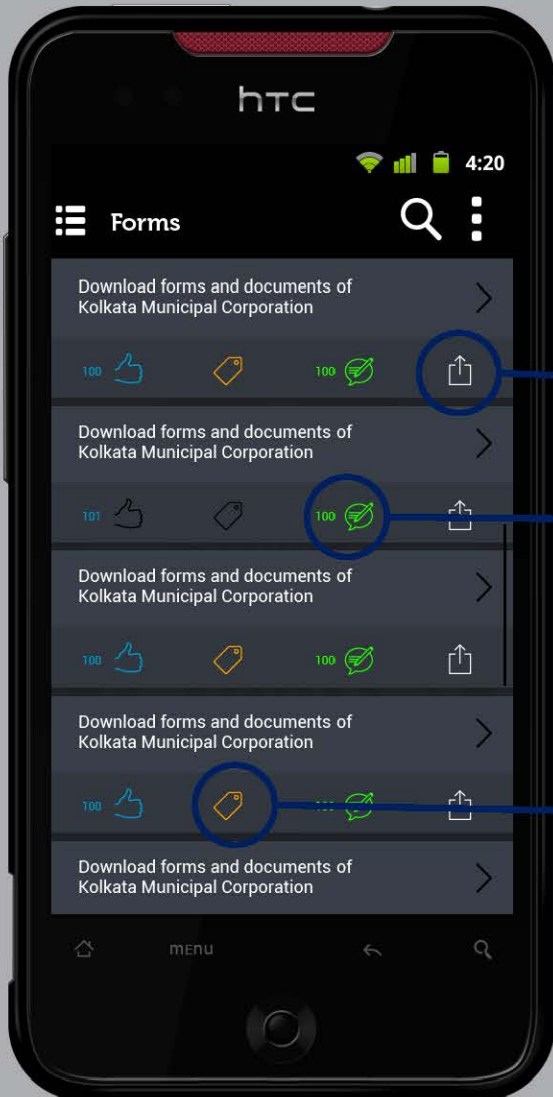

FORMS > Search

FORMS > Advanced Search

Taping on Thumb icon open Rating

If you give Rating and tag then it will be disable

scroll bar

FORMS > Popup

SCHEMES > Advance Search

AA