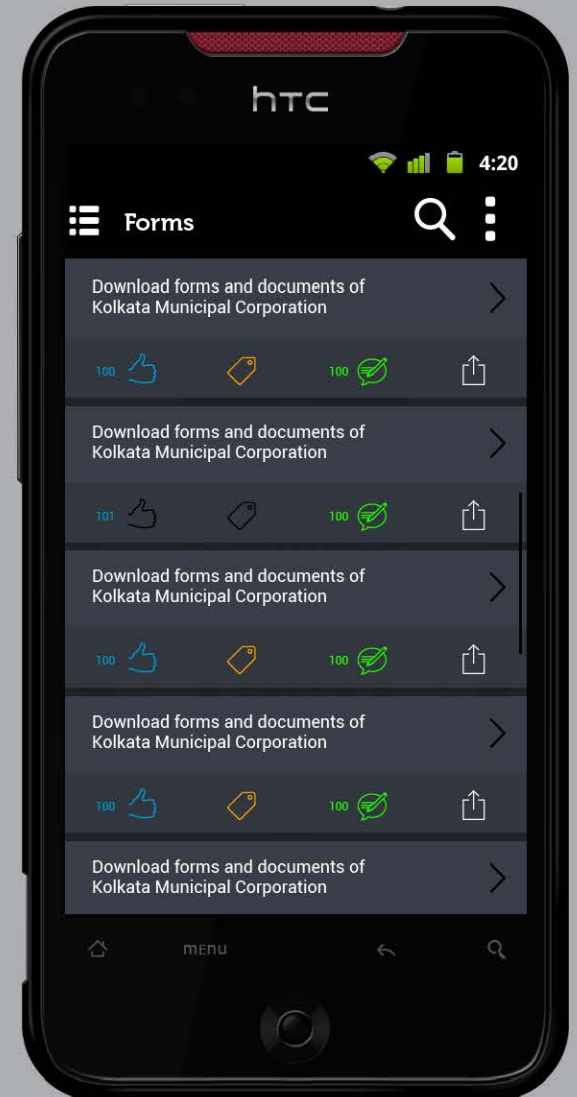

INDIA PORTAL UI LAYOUT

menu

SPLASH SCREEN 3 Option

HOME SCREEN

SETTING

FEEDBACK

ABOUT US

CONTACT US

FORMS > Search

FORMS > Advanced Search

Taping on Thumb icon open Rating

If you give Rating and tag then it will be disable

scroll bar

FORMS > Popup

SCHEMES > Advance Search

AA