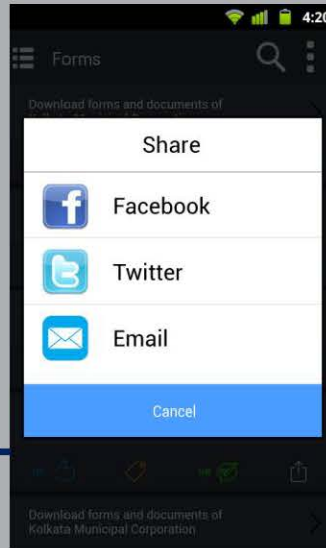

FORMS > Search

FORMS > Advanced Search

Taping on Thumb icon open Rating

If you give Rating and tag then it will be disable

scroll bar

FORMS > Popup

SCHEMES > Advance Search

AA