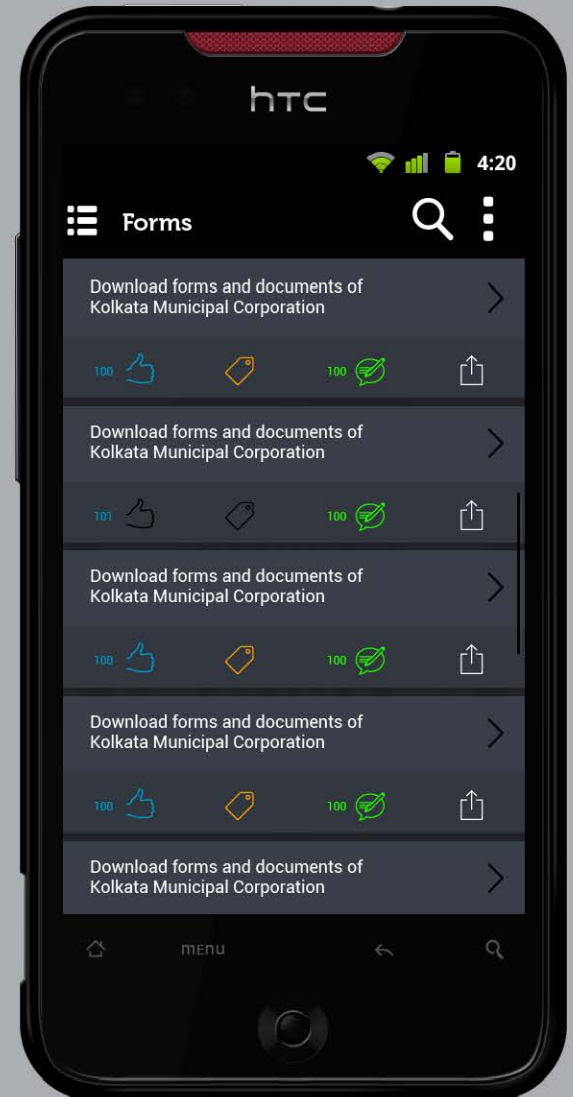

INDIA PORTAL UI LAYOUT

menu

SPLASH SCREEN 3 Option

HOME SCREEN

SETTING

FEEDBACK

ABOUT US

CONTACT US

FORMS > Search

FORMS > Advanced Search

Taping on Thumb icon open Rating

If you give Rating and tag then it will be disable

scroll bar

FORMS > Popup

SCHEMES > Advance Search

AA