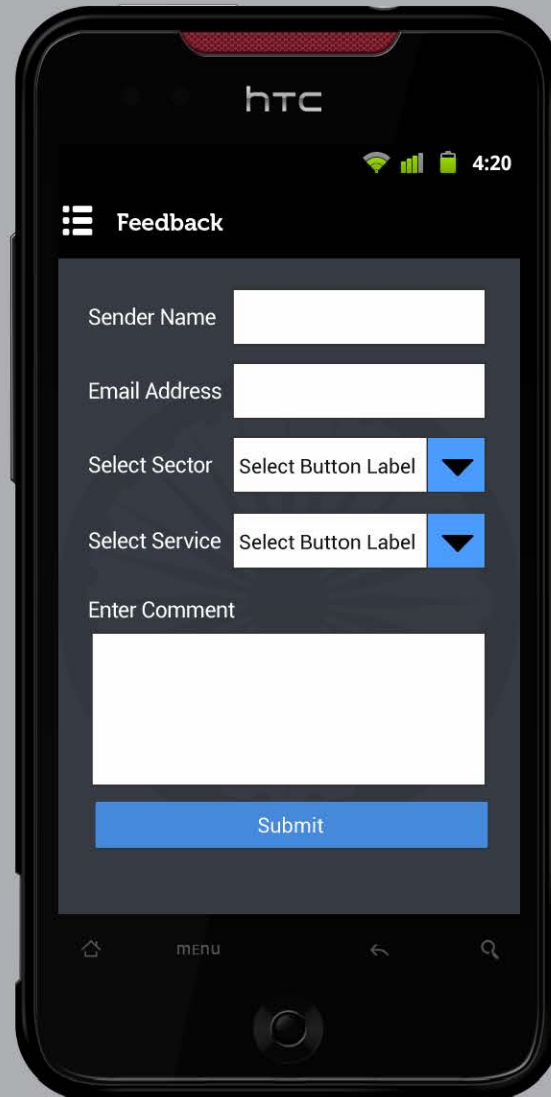

INDIA PORTAL UI LAYOUT

menu

SPLASH SCREEN 3 Option

HOME SCREEN

SETTING

FEEDBACK

ABOUT US

CONTACT US

FORMS > Search

FORMS > Advanced Search

Taping on Thumb icon open Rating

If you give Rating and tag then it will be disable

scroll bar

FORMS > Popup

SCHEMES > Advance Search

AA