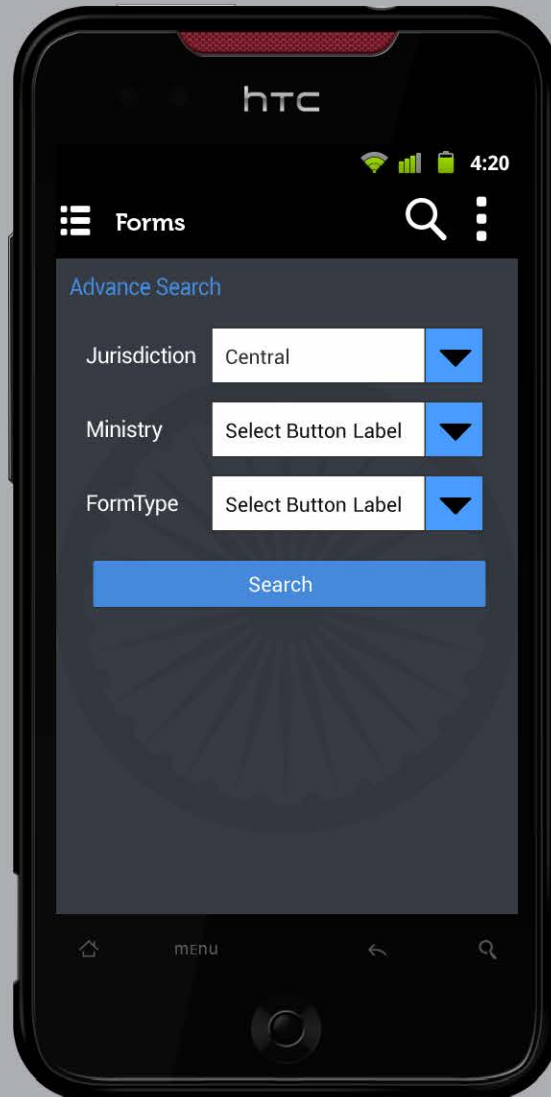

INDIA PORTAL UI LAYOUT

menu

SPLASH SCREEN 3 Option

HOME SCREEN

SETTING

FEEDBACK

ABOUT US

CONTACT US

FORMS > Search

FORMS > Advanced Search

Taping on Thumb icon open Rating

If you give Rating and tag then it will be disable

scroll bar

FORMS > Popup

SCHEMES > Advance Search

AA