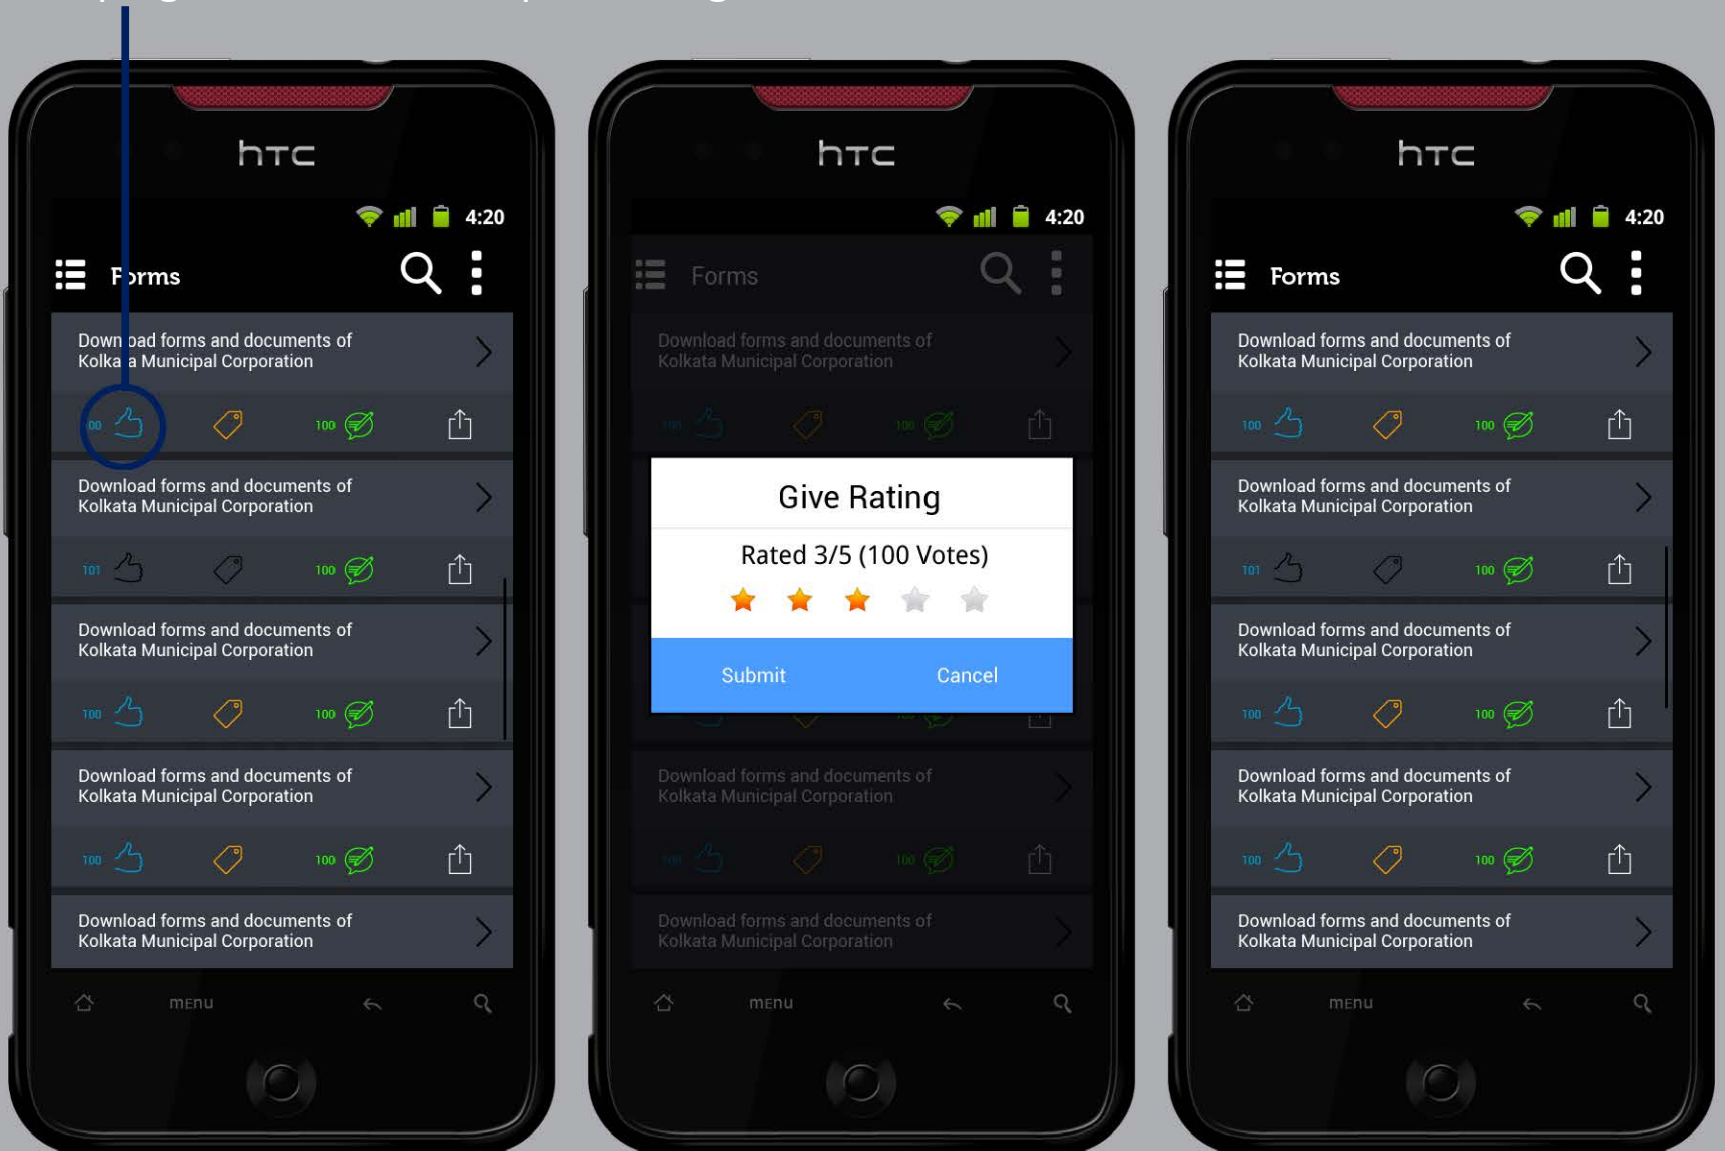

FORMS > Search

FORMS > Advanced Search

Taping on Thumb icon open Rating

If you give Rating and tag then it will be disable

scroll bar

FORMS > Popup

SCHEMES > Advance Search

AA