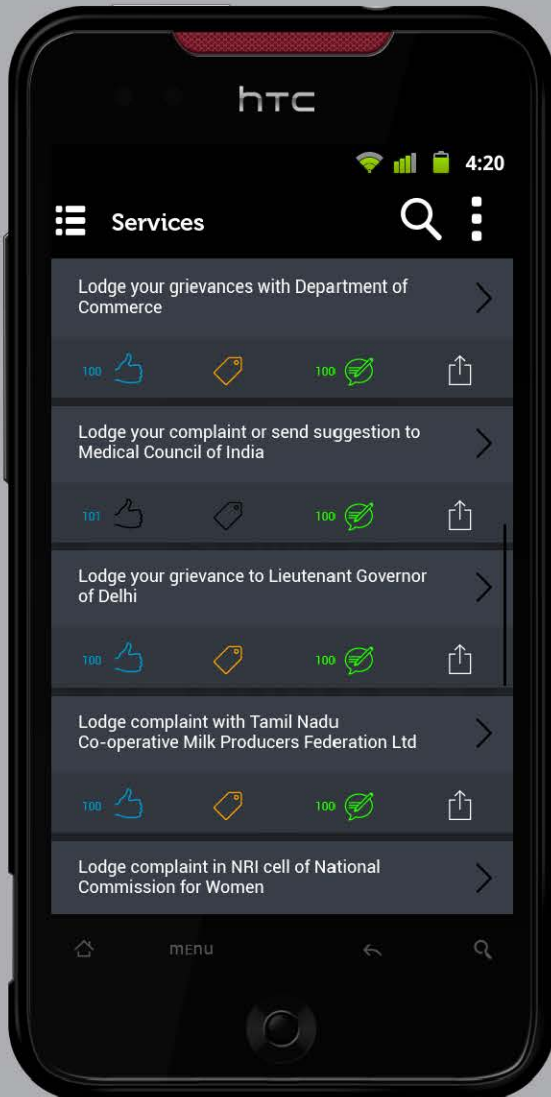

Who's Who > Lok sabha Detail page screen

Who's Who > MLAs/MLCs

Documents

scroll bar

Services

Embassy and consulates

scroll bar

Calendar

scroll bar

eGreetings> list

Option 1

Option 2

Celebration list

eGreetings> Celebration > Independence day > Card > Card popup

eGreetings> Celebration > Independence day > Card view and share

SILVER TOUCH[®]