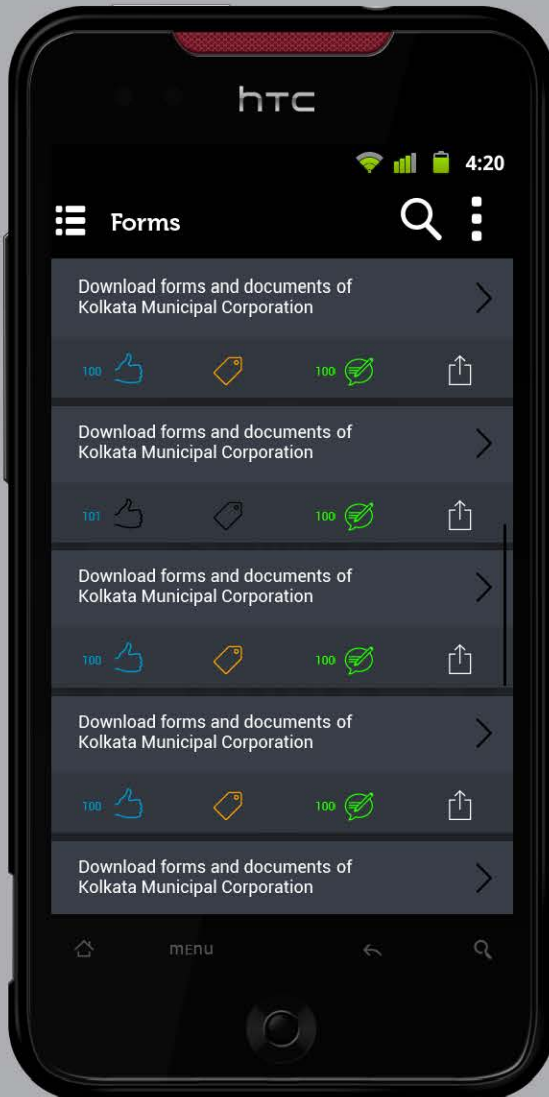

INDIA PORTAL UI LAYOUT

menu

SPLASH SCREEN 3 Option

HOME SCREEN

SETTING

FEEDBACK

ABOUT US

CONTACT US

FORMS > Search

FORMS > Advanced Search

Taping on Thumb icon open Rating

If you give Rating and tag then it will be disable

scroll bar

FORMS > Popup

SCHEMES > Advance Search

AA