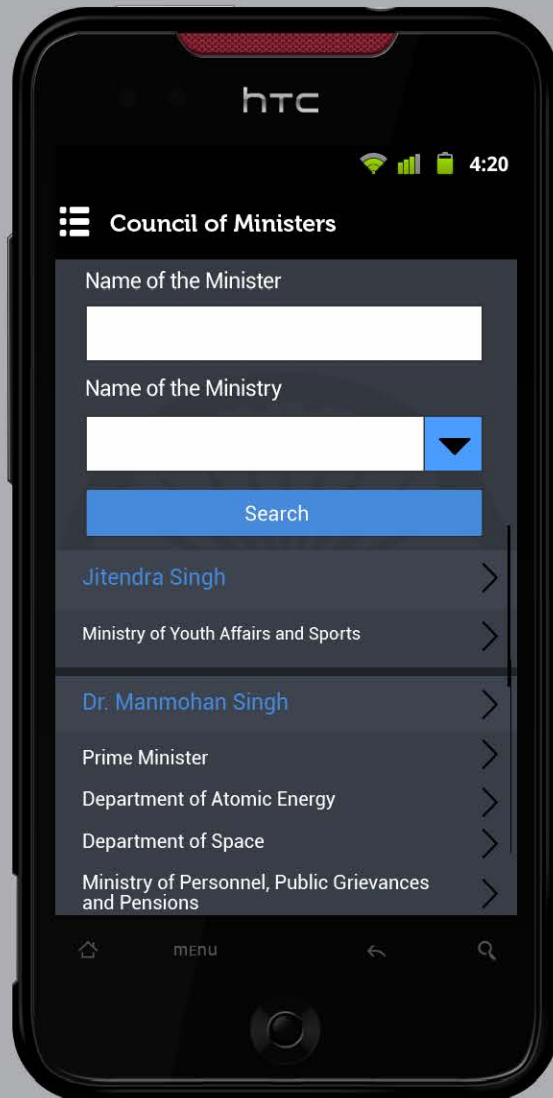

FORMS > Search

FORMS > Advanced Search

Taping on Thumb icon open Rating

If you give Rating and tag then it will be disable

scroll bar

FORMS > Popup

SCHEMES > Advance Search

AA

AA

Who's Who > Vice- President

Who's Who > Prime Minister

AA

Who's Who > Council of Ministers and Detail page screen

Who's Who > Governors

Governors

Andhra Pradesh >