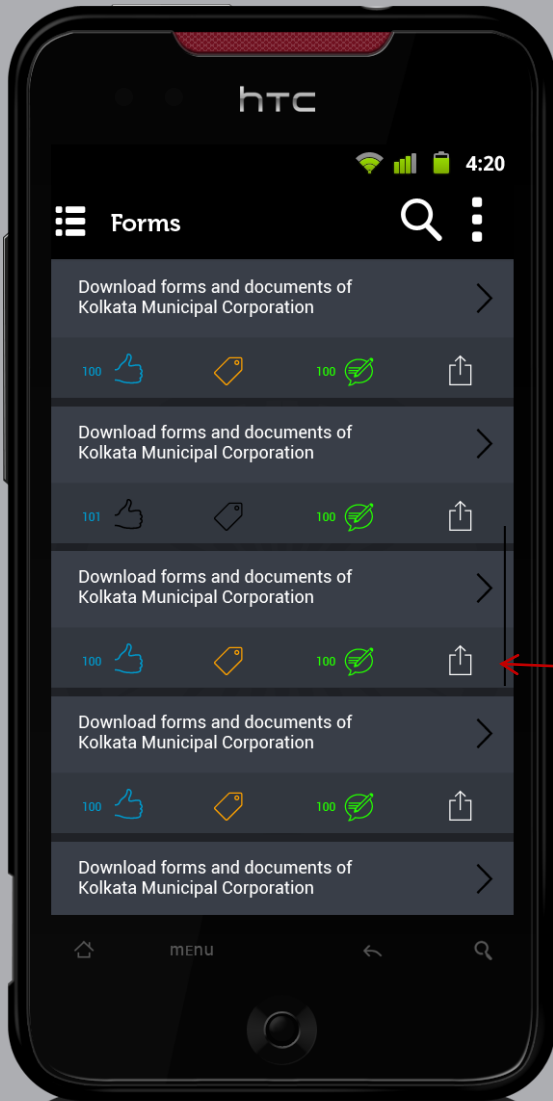

FORMS > Search

FORMS > Advanced Search

Taping on Thumb icon open Rating

If you give Rating and tag then it will be disable

scroll bar

FORMS > Popup

SCHEMES > Advance Search

AA