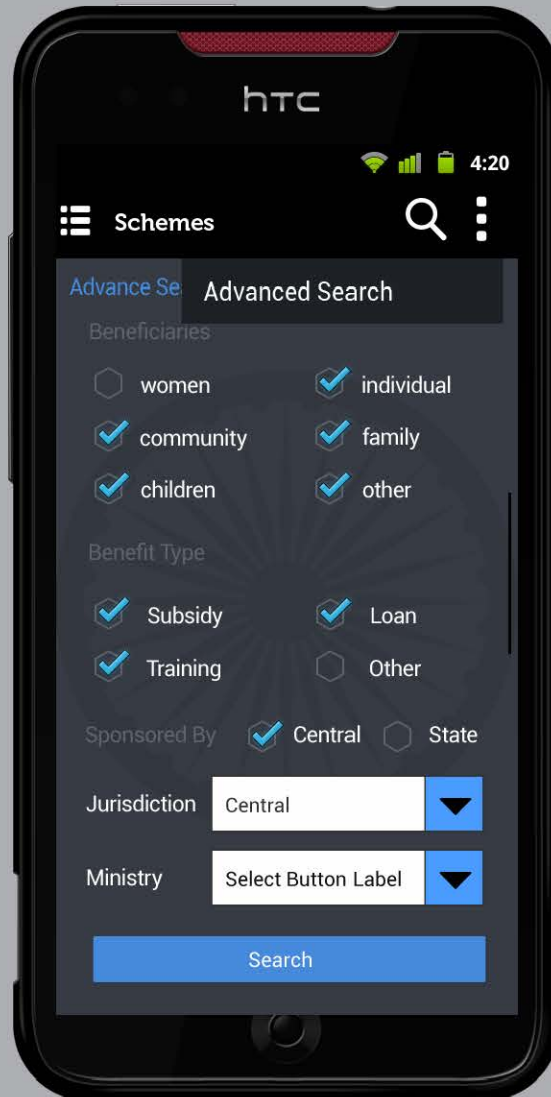

FORMS > Search

FORMS > Advanced Search

Taping on Thumb icon open Rating

If you give Rating and tag then it will be disable

scroll bar

FORMS > Popup

SCHEMES > Advance Search

AA