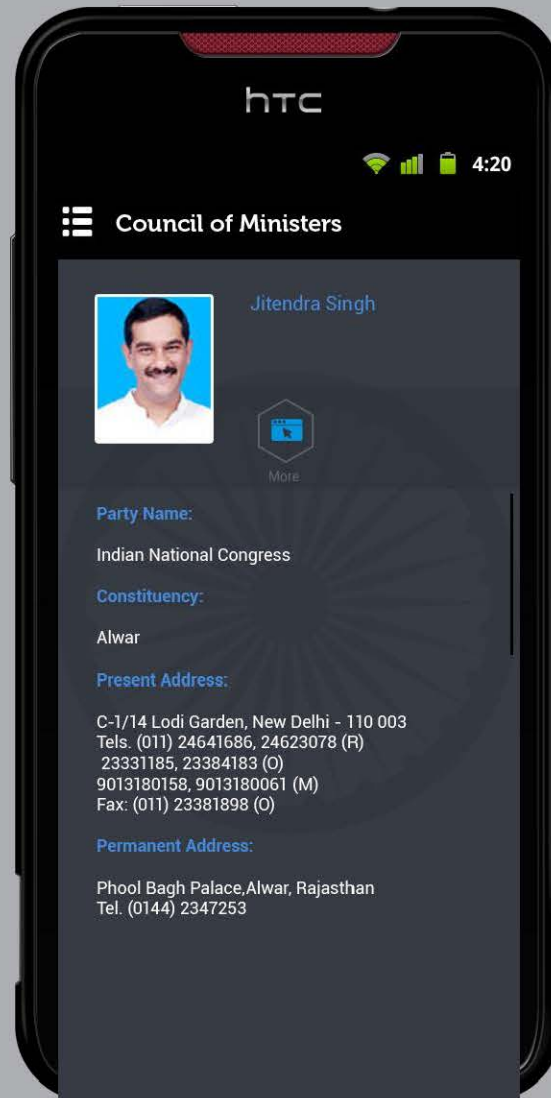

FORMS > Search

FORMS > Advanced Search

Taping on Thumb icon open Rating

If you give Rating and tag then it will be disable

scroll bar

FORMS > Popup

SCHEMES > Advance Search

AA

AA

Who's Who > Vice- President

Who's Who > Prime Minister

AA

Who's Who > Council of Ministers and Detail page screen

Who's Who > Governors

Governors

Andhra Pradesh >