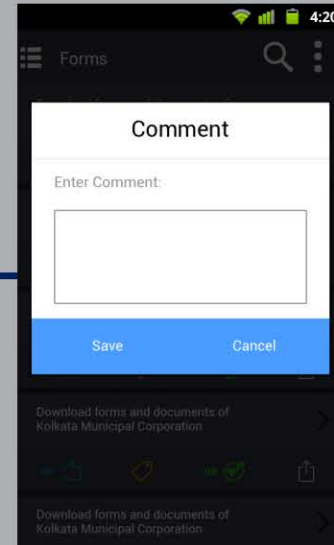

FORMS > Search

FORMS > Advanced Search

Taping on Thumb icon open Rating

If you give Rating and tag then it will be disable

scroll bar

FORMS > Popup

SCHEMES > Advance Search

AA