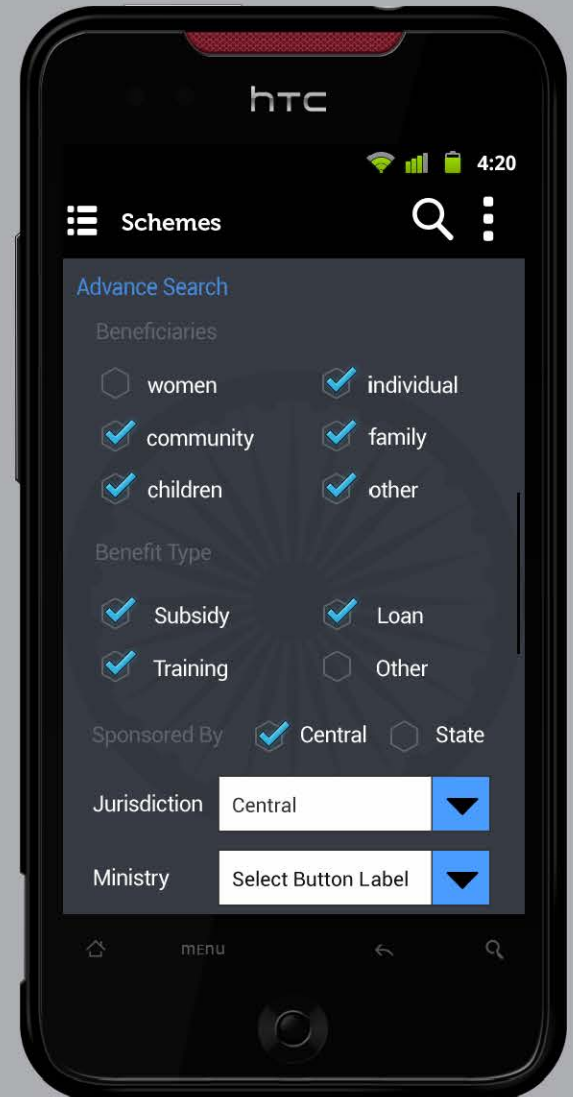

FORMS > Search

FORMS > Advanced Search

Taping on Thumb icon open Rating

If you give Rating and tag then it will be disable

scroll bar

FORMS > Popup

SCHEMES > Advance Search

AA