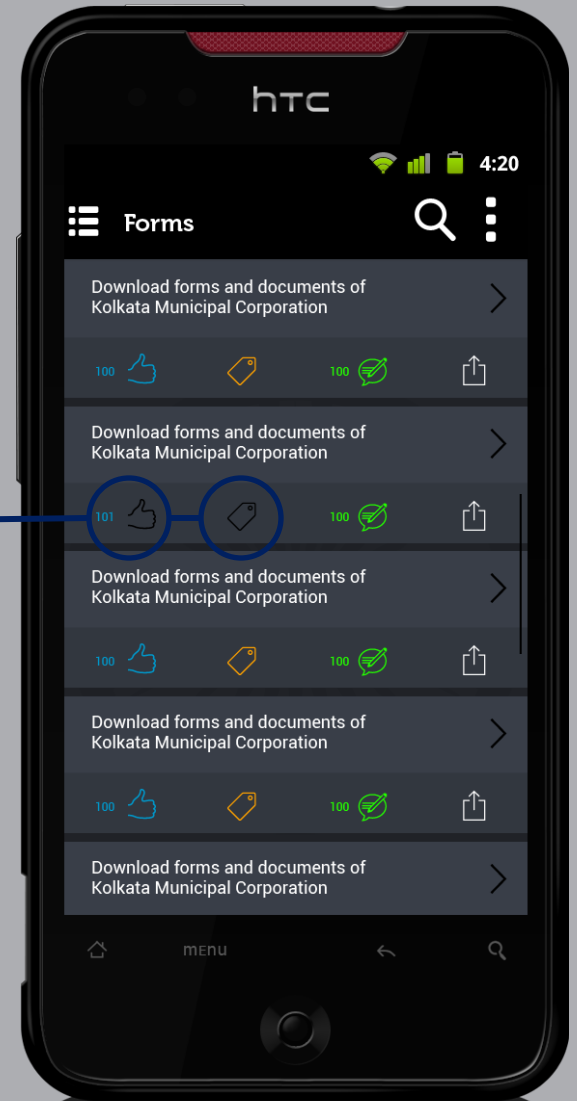

FORMS > Search

FORMS > Advanced Search

Taping on Thumb icon open Rating

If you give Rating and tag then it will be disable

scroll bar

FORMS > Popup

SCHEMES > Advance Search

AA