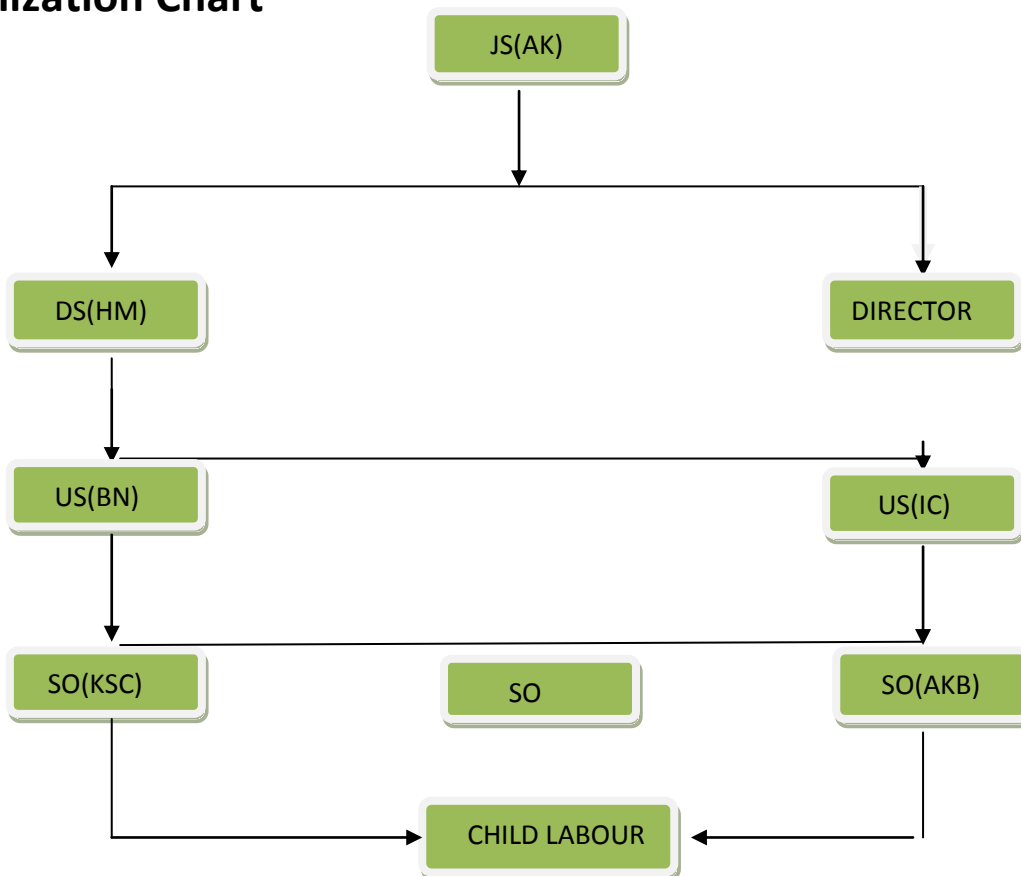

Ministry of Labour and Employment

Organization Chart

Designations in Ministry

LEA	Labour & Employment Adviser
LA	Legal Adviser
EA	Economic Adviser
JS	Joint Secretary
FA	Financial Adviser
DGLW	Director General Labour Welfare
CLC(C)	Chief Labour Commissioner (Central)
DIR	Director
DS	Deputy Secretary
WC	Welfare Commissioner
CA	Controller of Accounts
Dy. CA	Deputy Controller of Accounts
JD	Joint Director
US	Under Secretary
DD	Deputy Director
SA	Senior Analyst
AO	Accounts Officer